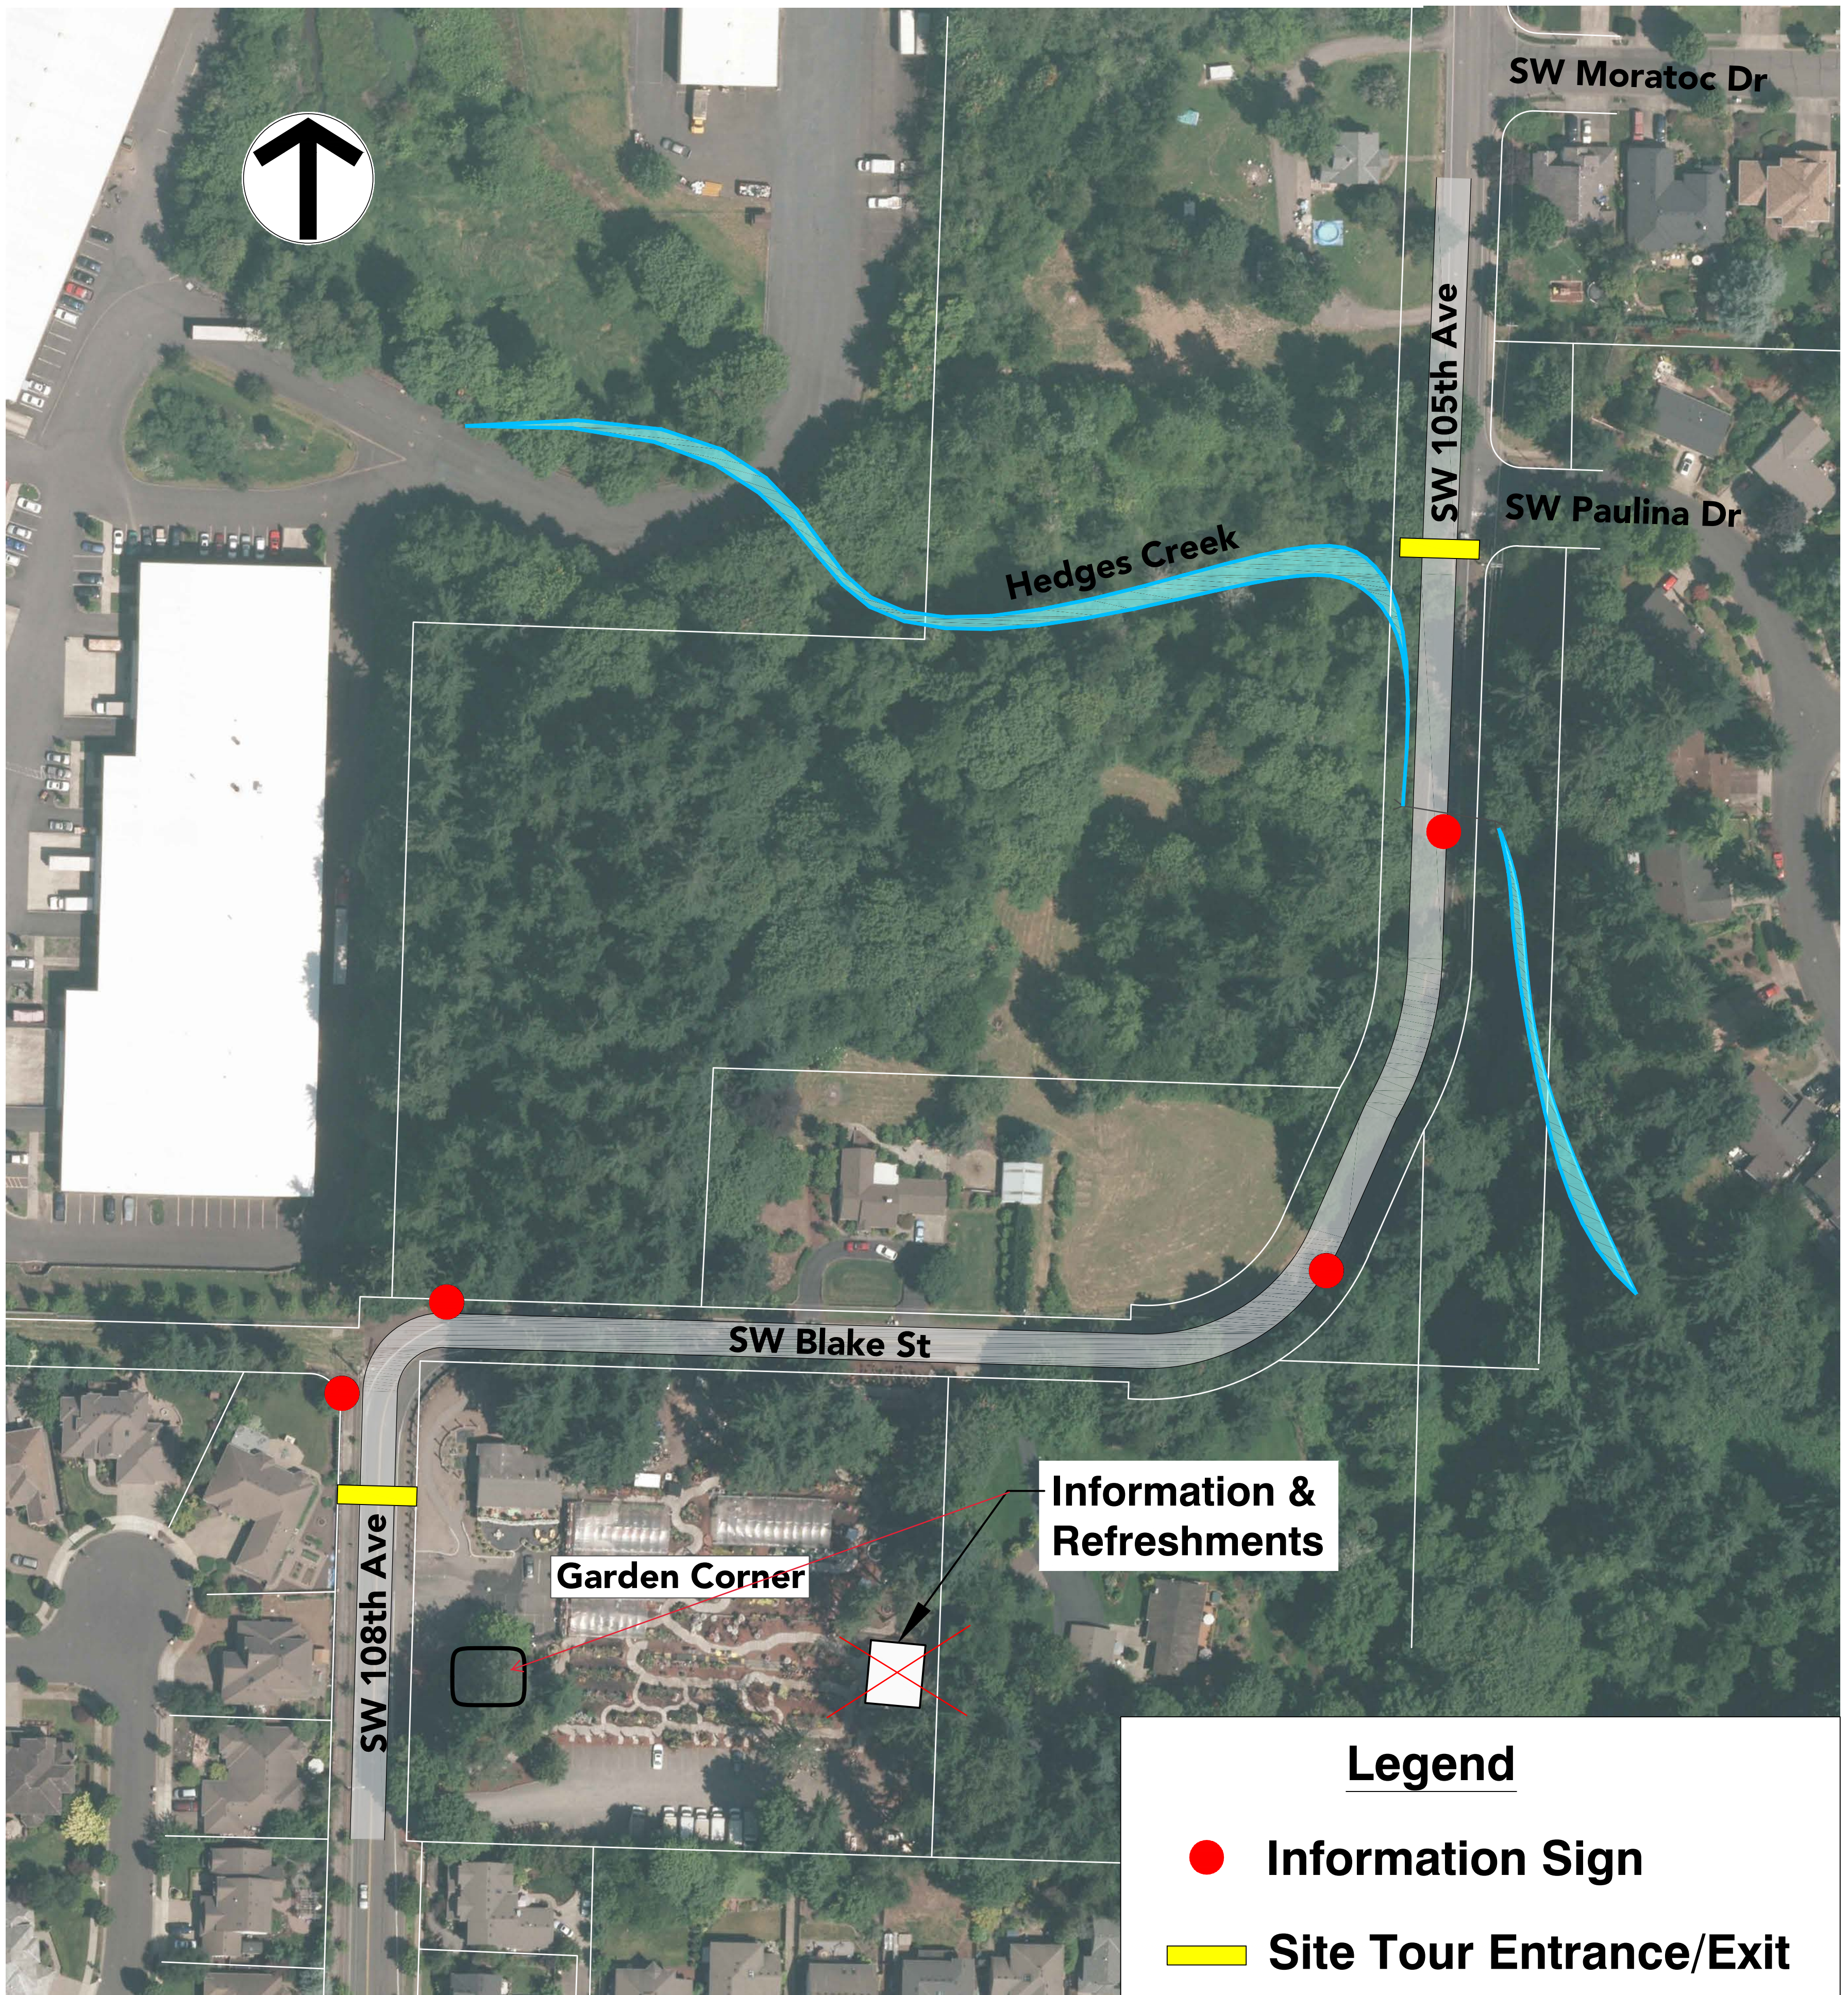

Garden Corner Curves Site Tour

Key Map